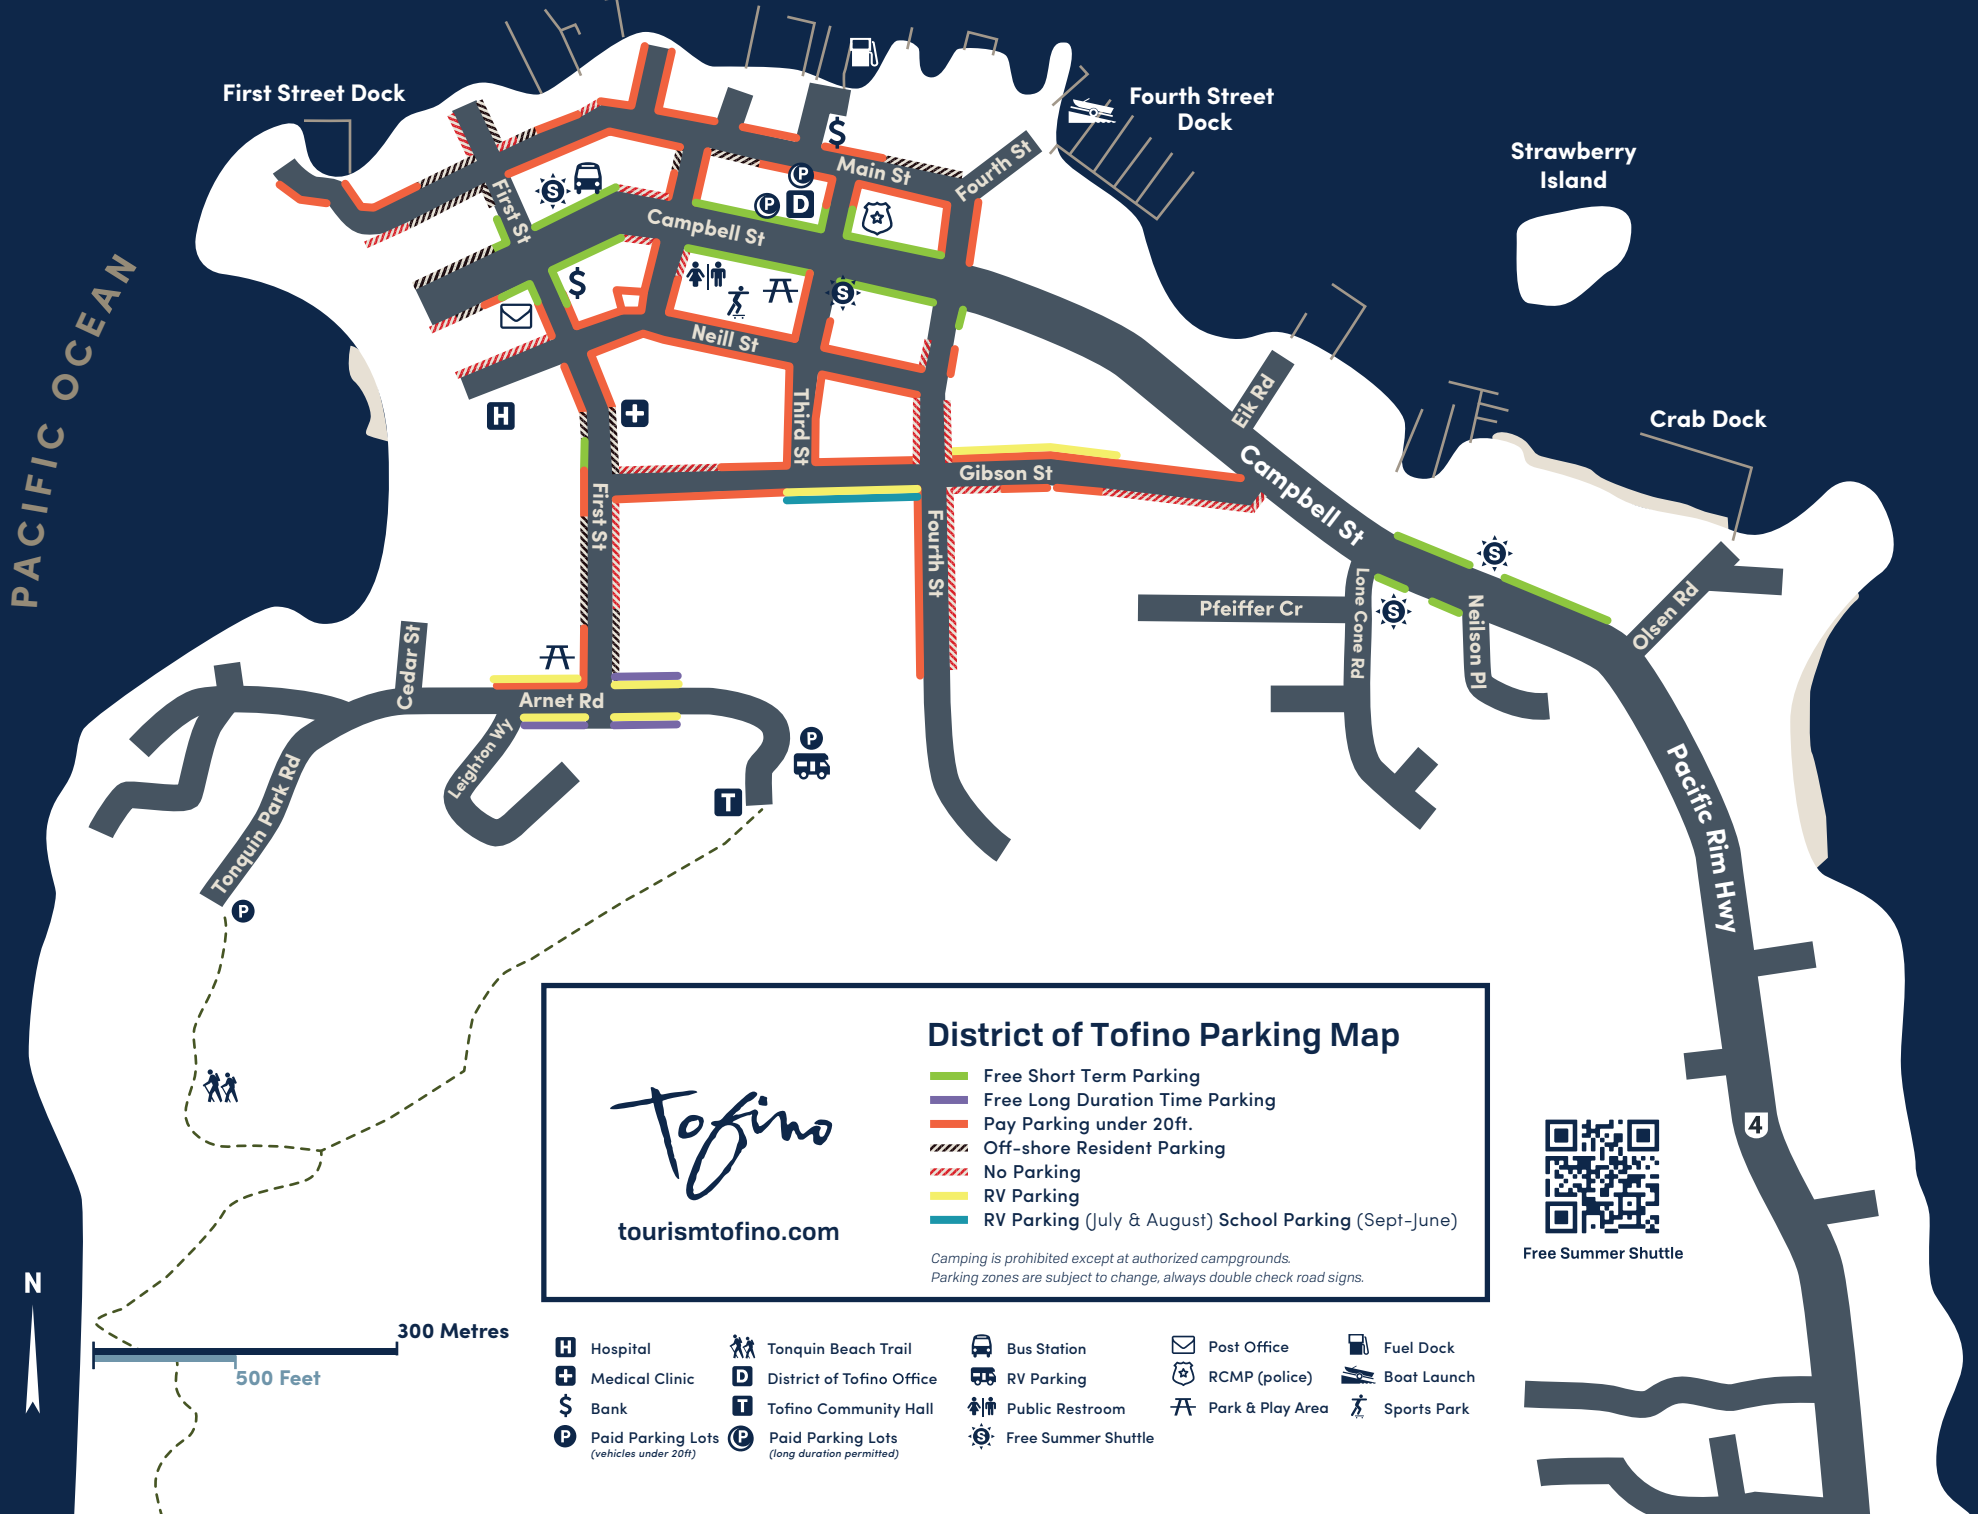

PACIFIC OCEAN

First Street Dock

Fourth Street Dock

Strawberry Island

Crab Dock

District of Tofino Parking Map

tourismtofino.com

- Free Short Term Parking
- Free Long Duration Time Parking
- Pay Parking under 20ft.
- Off-shore Resident Parking
- No Parking
- RV Parking
- RV Parking (July & August) School Parking (Sept-June)

Camping is prohibited except at authorized campgrounds.
Parking zones are subject to change, always double check road signs.

Free Summer Shuttle

300 Metres
500 Feet

- | | | | | |
|--|--|-------------------------------|------------------------------|---------------------------|
| H Hospital | T Tonquin Beach Trail | Bus Bus Station | Envelope Post Office | Fuel Fuel Dock |
| + Medical Clinic | D District of Tofino Office | RV RV Parking | Police RCMP (police) | Boat Boat Launch |
| \$ Bank | T Tofino Community Hall | Person Public Restroom | Play Park & Play Area | Person Sports Park |
| P Paid Parking Lots (vehicles under 20ft) | P Paid Parking Lots (long duration permitted) | S Free Summer Shuttle | | |