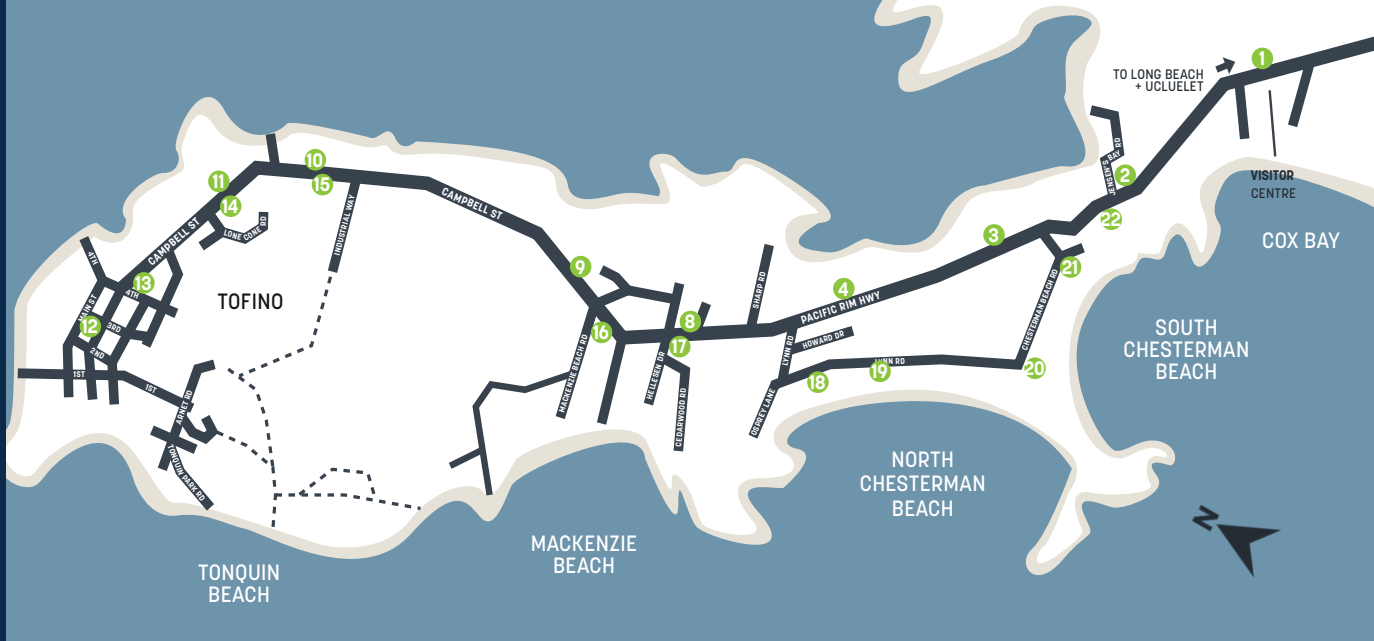

# TOFINO FREE SHUTTLE

SURFBOARDS WELCOME

The Tofino Free Shuttle runs between the Tofino Visitor Centre and the Tofino Co-op Parking Lot.

This service is provided in partnership by:

**SHUTTLE SERVICE JUNE 24 - SEPTEMBER 5**

PLAN YOUR TRIP AT [TOURISMTOFINO.COM/FREESHUTTLE](https://www.tourismtofino.com/freeshuttle)

COX BAY TO TOFINO  
NORTH BOUND

1	VISITOR CENTRE (DEPART)	8:00	9:00	10:00	10:45	11:15	11:45	12:15	13:00	13:45	14:00	14:45	15:00	16:00	16:30	17:00	17:30	18:45	20:00
2	JENSEN BAY	8:01	9:01	10:01	10:46	11:16	11:46	12:16	13:01	13:46	14:01	14:46	15:01	16:01	16:31	17:01	17:31	18:46	20:01
3	TREE FROG LANE	8:02	9:02	10:02	10:47	11:17	11:47	12:17	13:02	13:47	14:02	14:47	15:02	16:02	16:32	17:02	17:32	18:47	20:02
4	HOTEL ZED	8:04	9:04	10:04	10:49	11:19	11:49	12:19	13:04	13:49	14:04	14:49	15:04	16:04	16:34	17:04	17:34	18:49	20:04
8	OUTSIDE BREAK	8:13	9:13	10:13	10:58	11:28	11:58	12:28	13:13	13:58	14:13	14:58	15:13	16:13	16:43	17:13	17:43	18:58	20:13
9	ABRAHAM DR. @ HWY	8:14	9:14	10:14	10:59	11:29	11:59	12:29	13:14	13:59	14:14	14:59	15:14	16:14	16:44	17:14	17:44	18:59	20:14
10	GAS N' GO	8:16	9:16	10:16	11:01	11:31	12:01	12:31	13:16	14:01	14:16	15:01	15:16	16:16	16:46	17:16	17:46	19:01	20:16
11	TOFINO RESORT + MARINA	8:18	9:18	10:18	11:03	11:33	12:03	12:33	13:18	14:03	14:18	15:03	15:18	16:18	16:48	17:18	17:48	19:03	20:18
12	ARRIVE @ CO-OP PARKING LOT	8:25	9:25	10:25	11:10	11:40	12:10	12:40	13:25	14:10	14:25	15:10	15:25	16:25	16:55	17:25	17:55	19:10	20:25